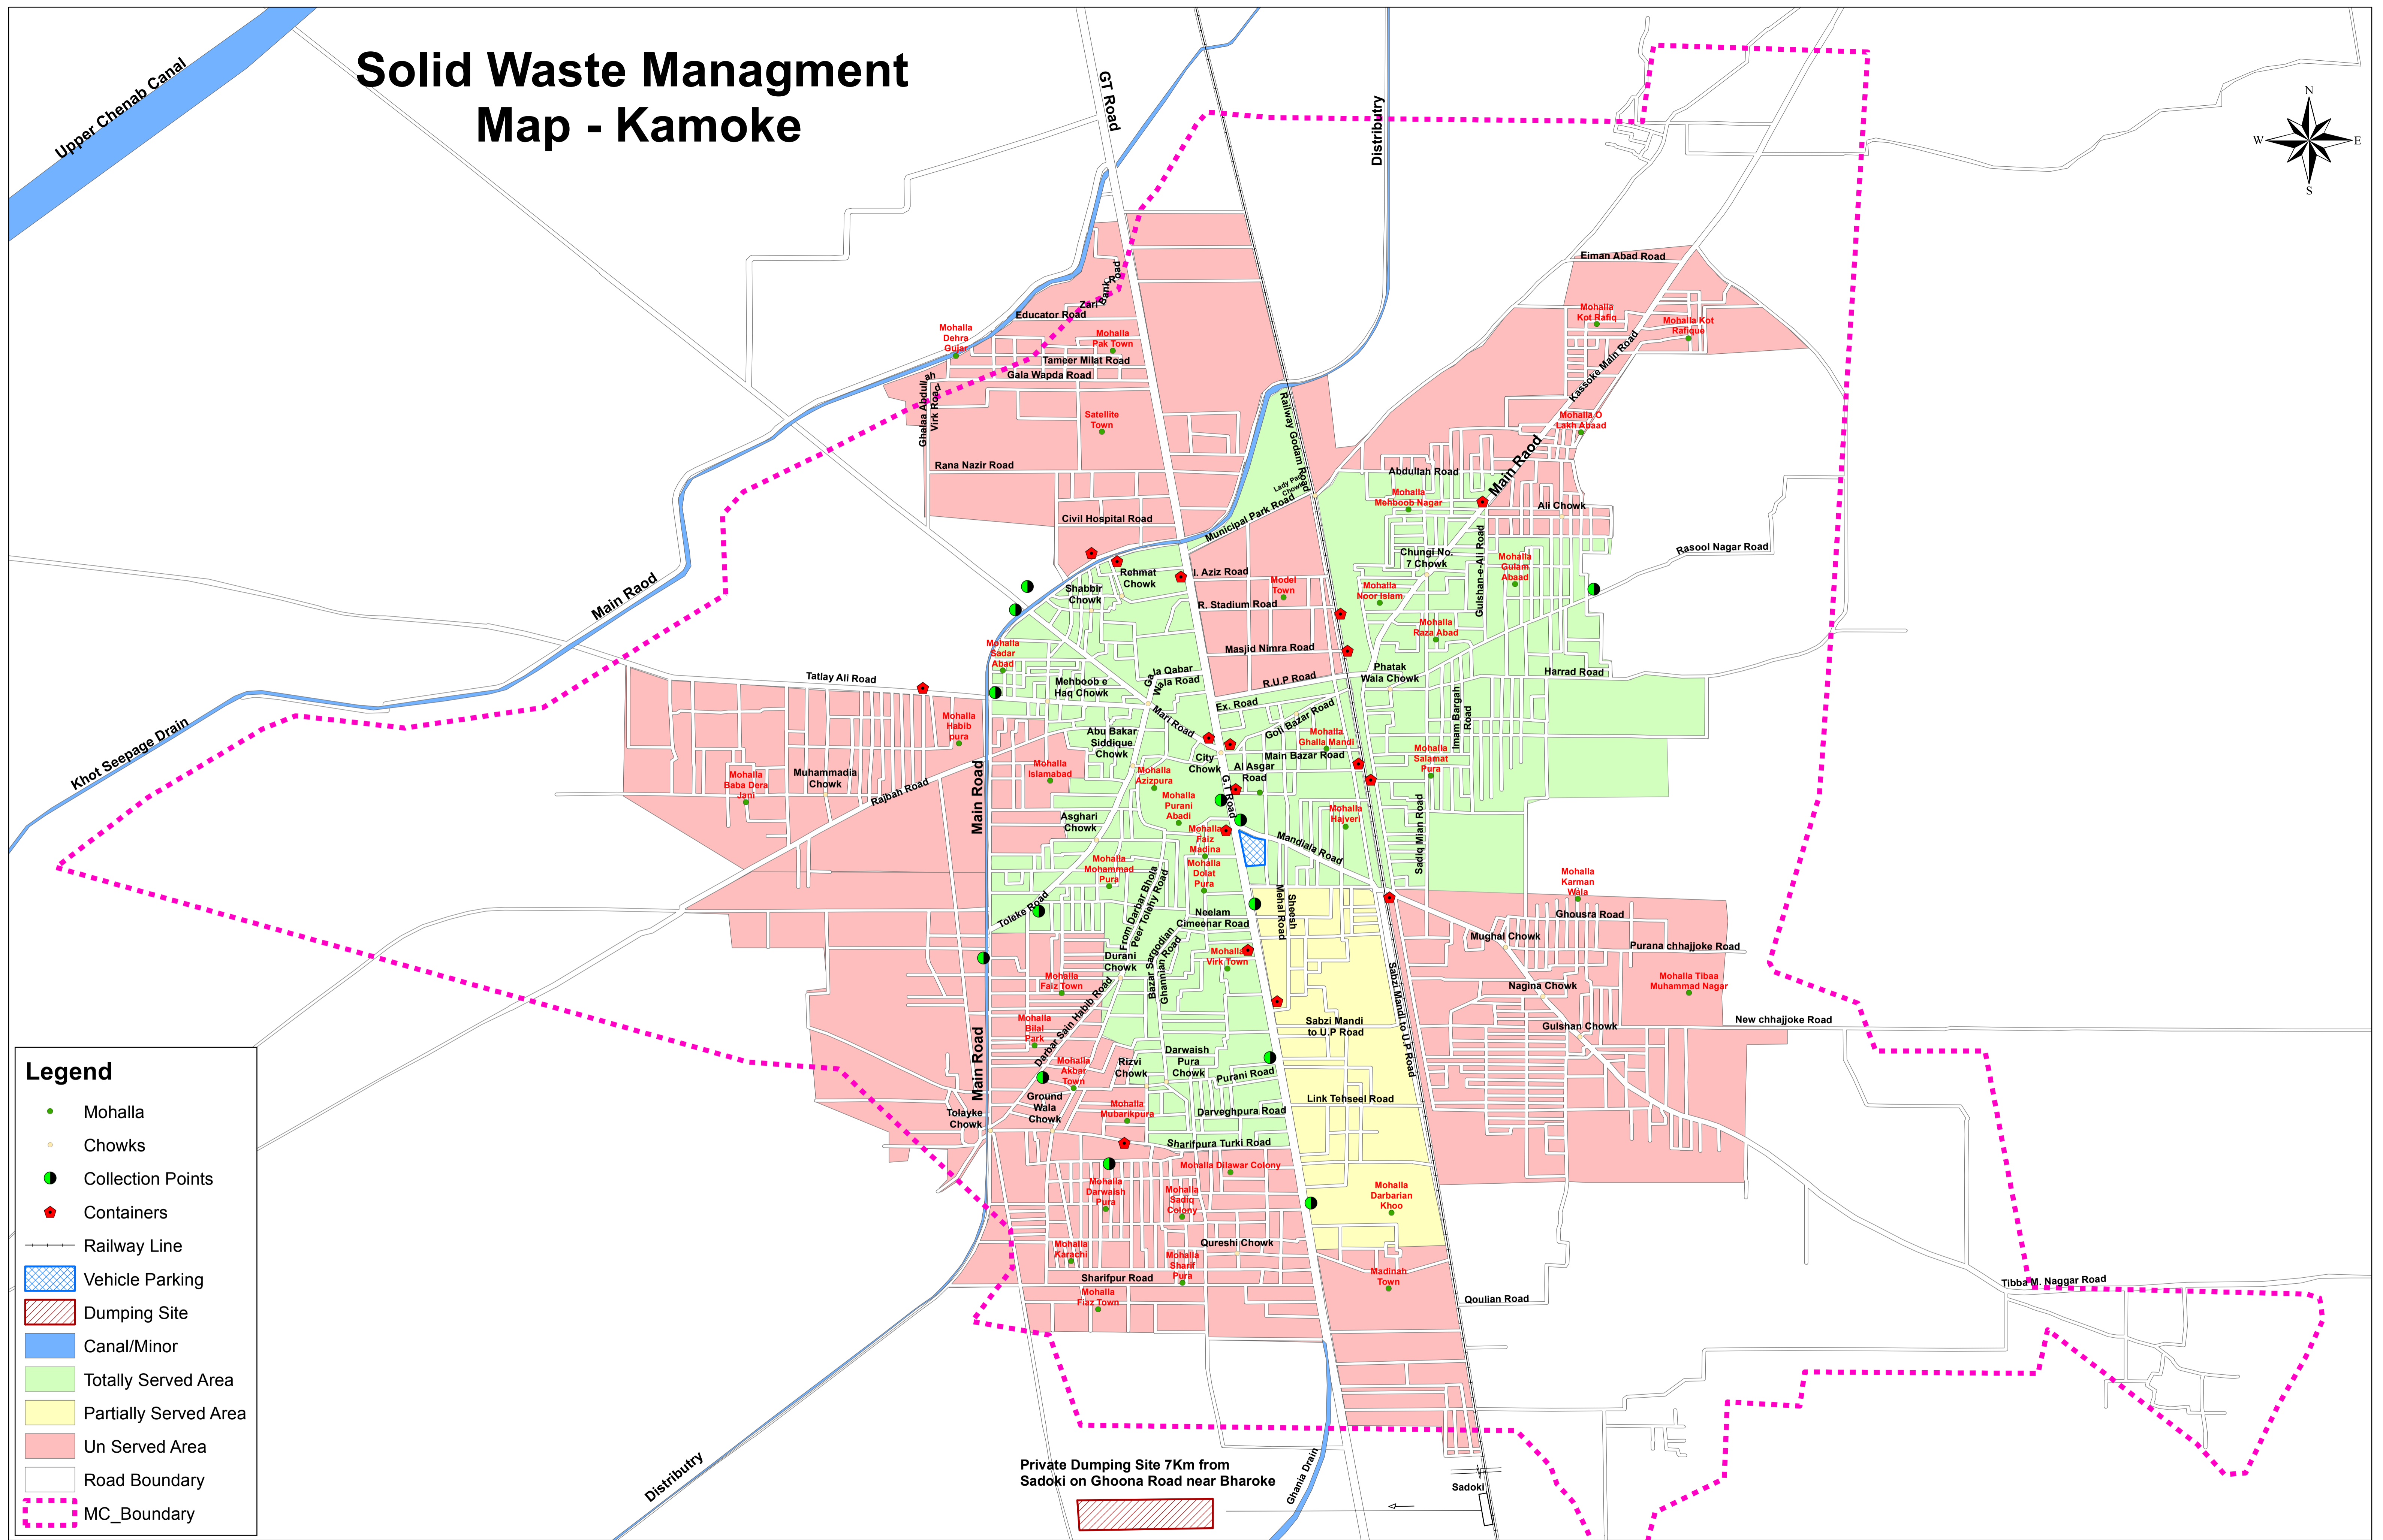

Solid Waste Management Map - Kamoke

Private Dumping Site 7Km from Sadoki on Ghoona Road near Bharoke

Legend

- Mohalla
- Chowks
- Collection Points
- ♦ Containers
- Railway Line
- Vehicle Parking
- Dumping Site
- Canal/Minor
- Totally Served Area
- Partially Served Area
- Un Served Area
- Road Boundary
- MC_Boundary

PUNJAB MUNICIPAL DEVELOPEMENT FUND COMPANY

PROJECT:
PUNJAB CITIES PROGRAM (PCP)

Map Code
050219

Map Version
1.0

DISCLAIMER:
INFORMATION PROVIDED BY MC, PHED & OTHER SOURCES.

Scale:
1:11,200

Date
Feb 2019