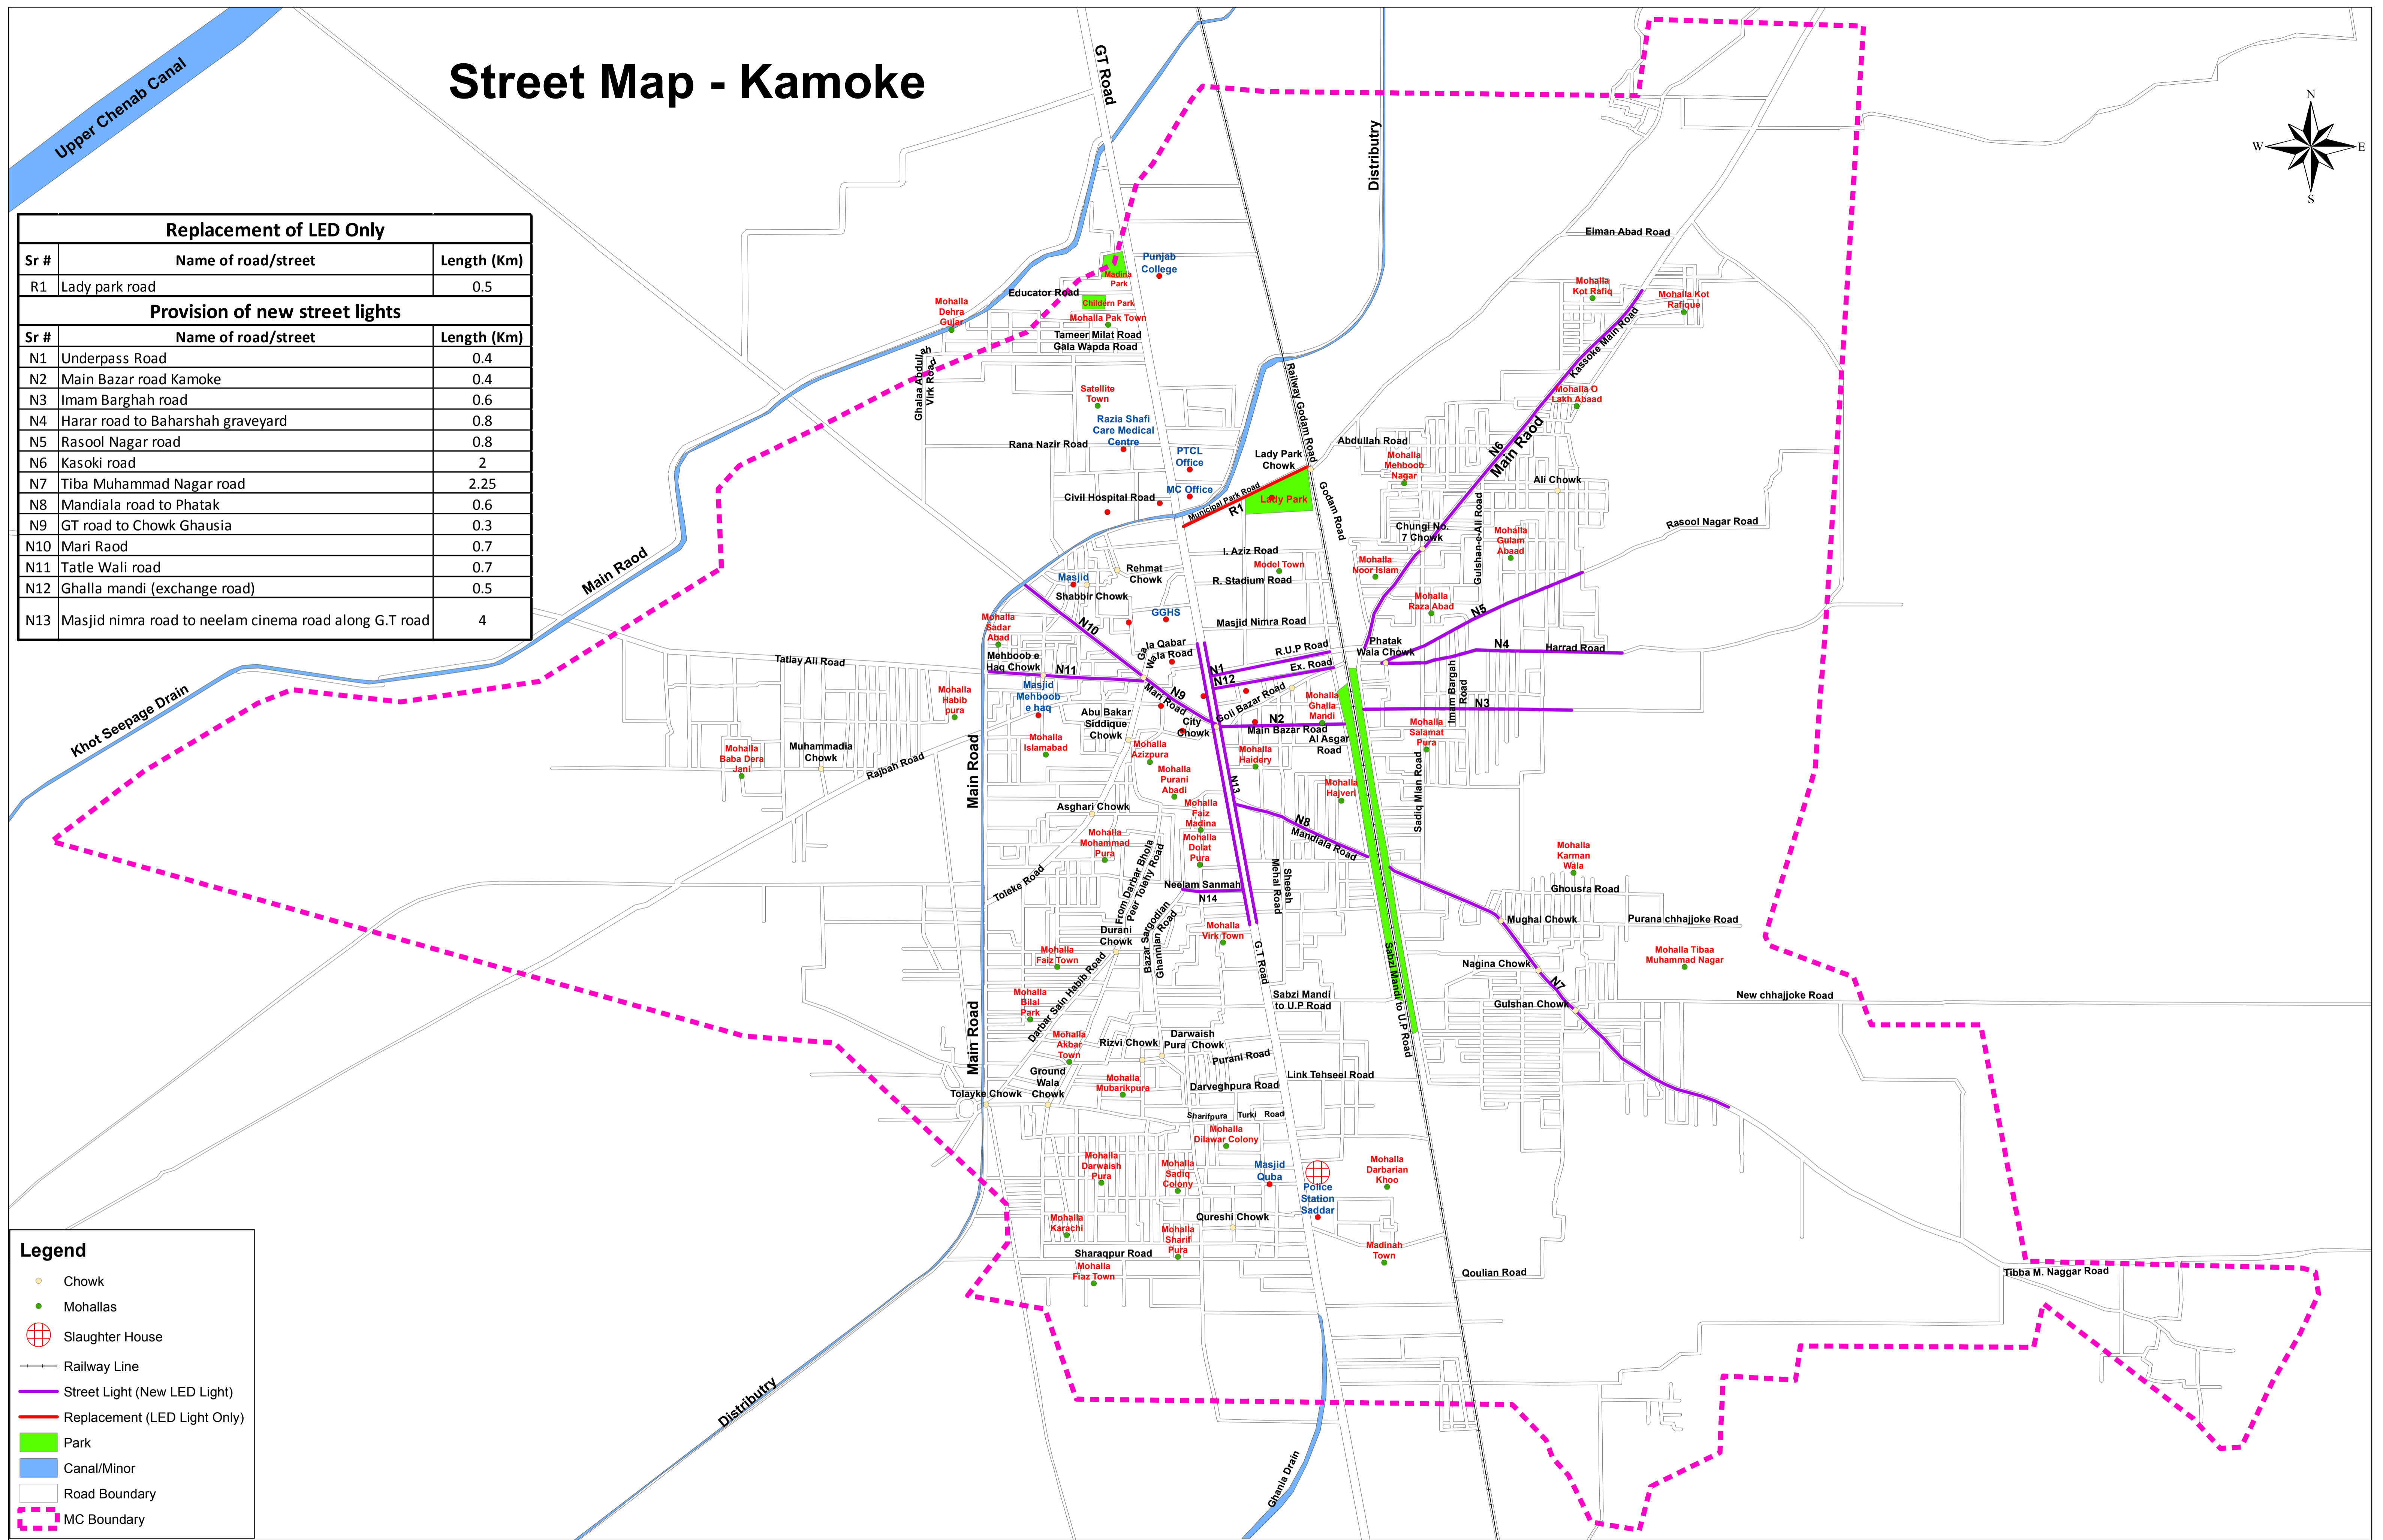

Street Map - Kamoke

Replacement of LED Only		
Sr #	Name of road/street	Length (Km)
R1	Lady park road	0.5
Provision of new street lights		
Sr #	Name of road/street	Length (Km)
N1	Underpass Road	0.4
N2	Main Bazar road Kamoke	0.4
N3	Imam Barghah road	0.6
N4	Harar road to Baharshah graveyard	0.8
N5	Rasool Nagar road	0.8
N6	Kasoki road	2
N7	Tiba Muhammad Nagar road	2.25
N8	Mandiala road to Phatak	0.6
N9	GT road to Chowk Ghausia	0.3
N10	Mari Raod	0.7
N11	Tattle Wali road	0.7
N12	Ghalla mandi (exchange road)	0.5
N13	Masjid nimra road to neelam cinema road along G.T road	4

Legend

- Chowk
- Mohallas
- Slaughter House
- Railway Line
- Street Light (New LED Light)
- Replacement (LED Light Only)
- Park
- Canal/Minor
- Road Boundary
- MC Boundary

PUNJAB MUNICIPAL DEVELOPEMENT FUND COMPANY

PROJECT:
PUNJAB CITIES PROGRAM (PCP)

Map Code
070219
Map Version
1.0

DISCLAIMER:
INFORMATION PROVIDED BY MC, PHED & OTHER SOURCES.

Scale:
1:11,200

Date
Feb 2019