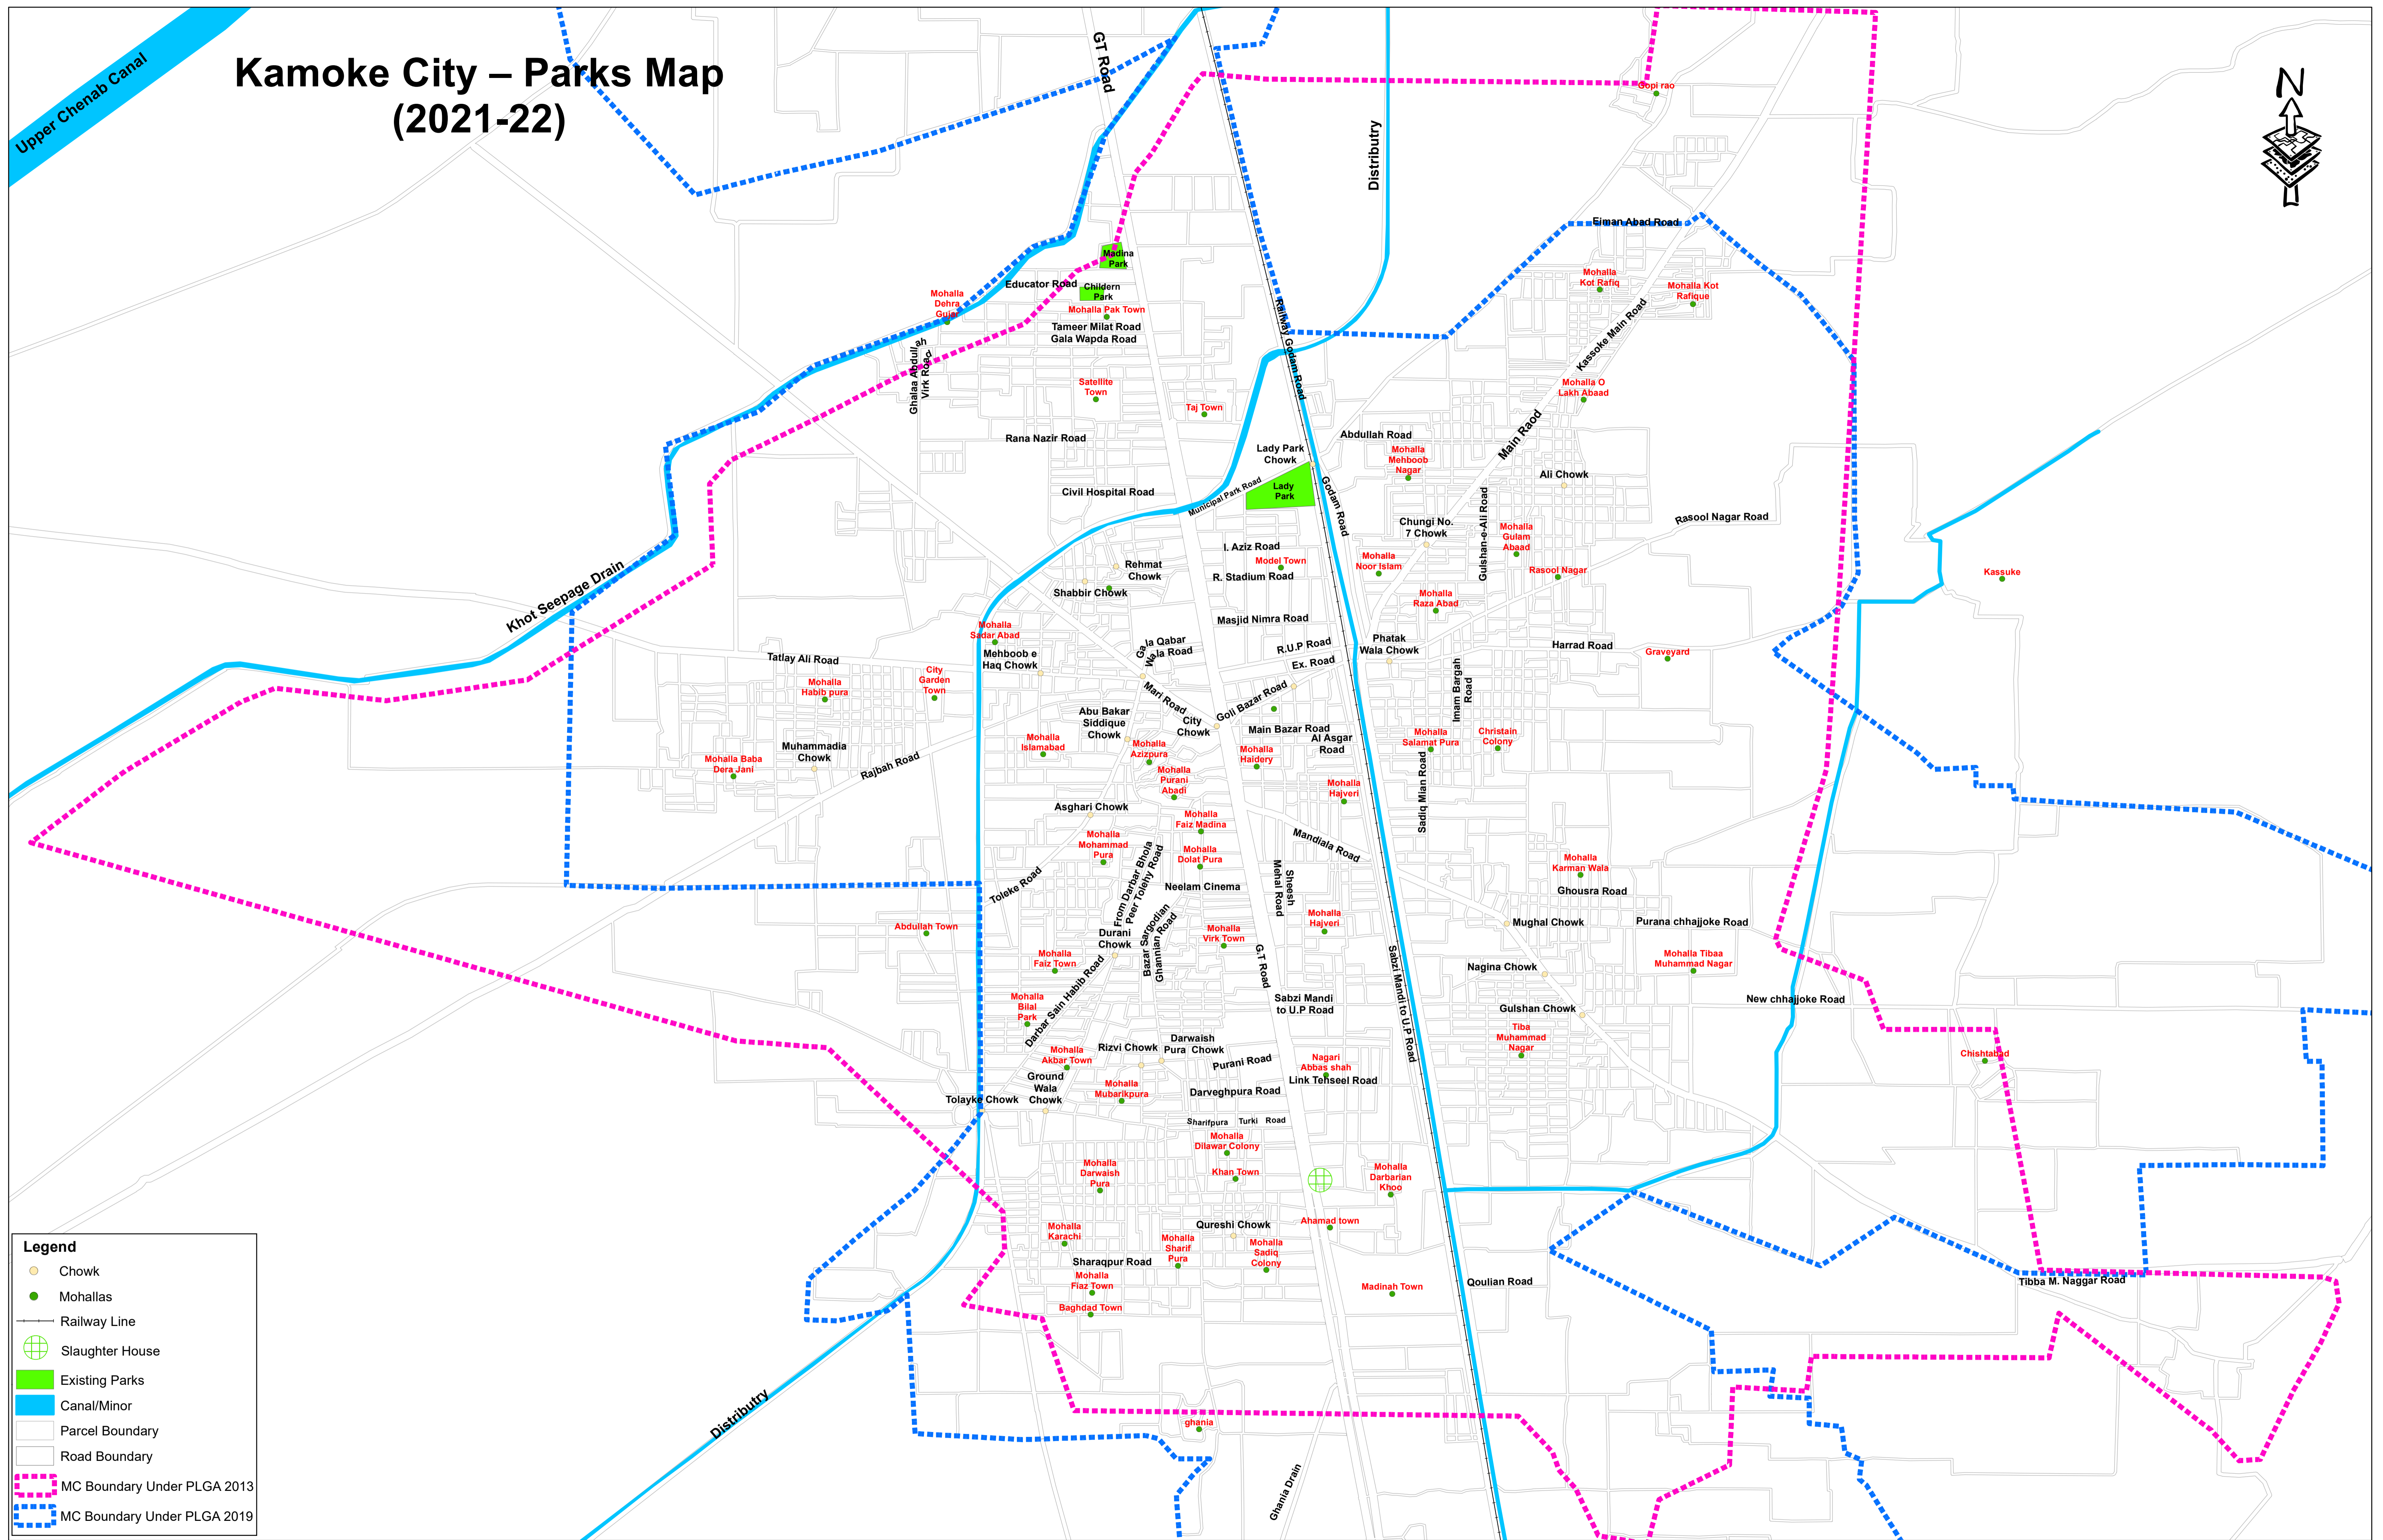

Kamoke City – Parks Map (2021-22)

Legend

- Chowk
- Mohallas
- Railway Line
- Slaughter House
- Existing Parks
- Canal/Minor
- Parcel Boundary
- Road Boundary
- MC Boundary Under PLGA 2013
- MC Boundary Under PLGA 2019

PUNJAB MUNICIPAL DEVELOPEMENT FUND COMPANY

PROJECT:
PUNJAB CITIES PROGRAM (PCP)

Map Code
0412060122
Map Version
1.3

DISCLAIMER:
INFORMATION PROVIDED BY MC, PHED & OTHER SOURCES.

Scale: 1:11,000
0 150 300 600 Meters