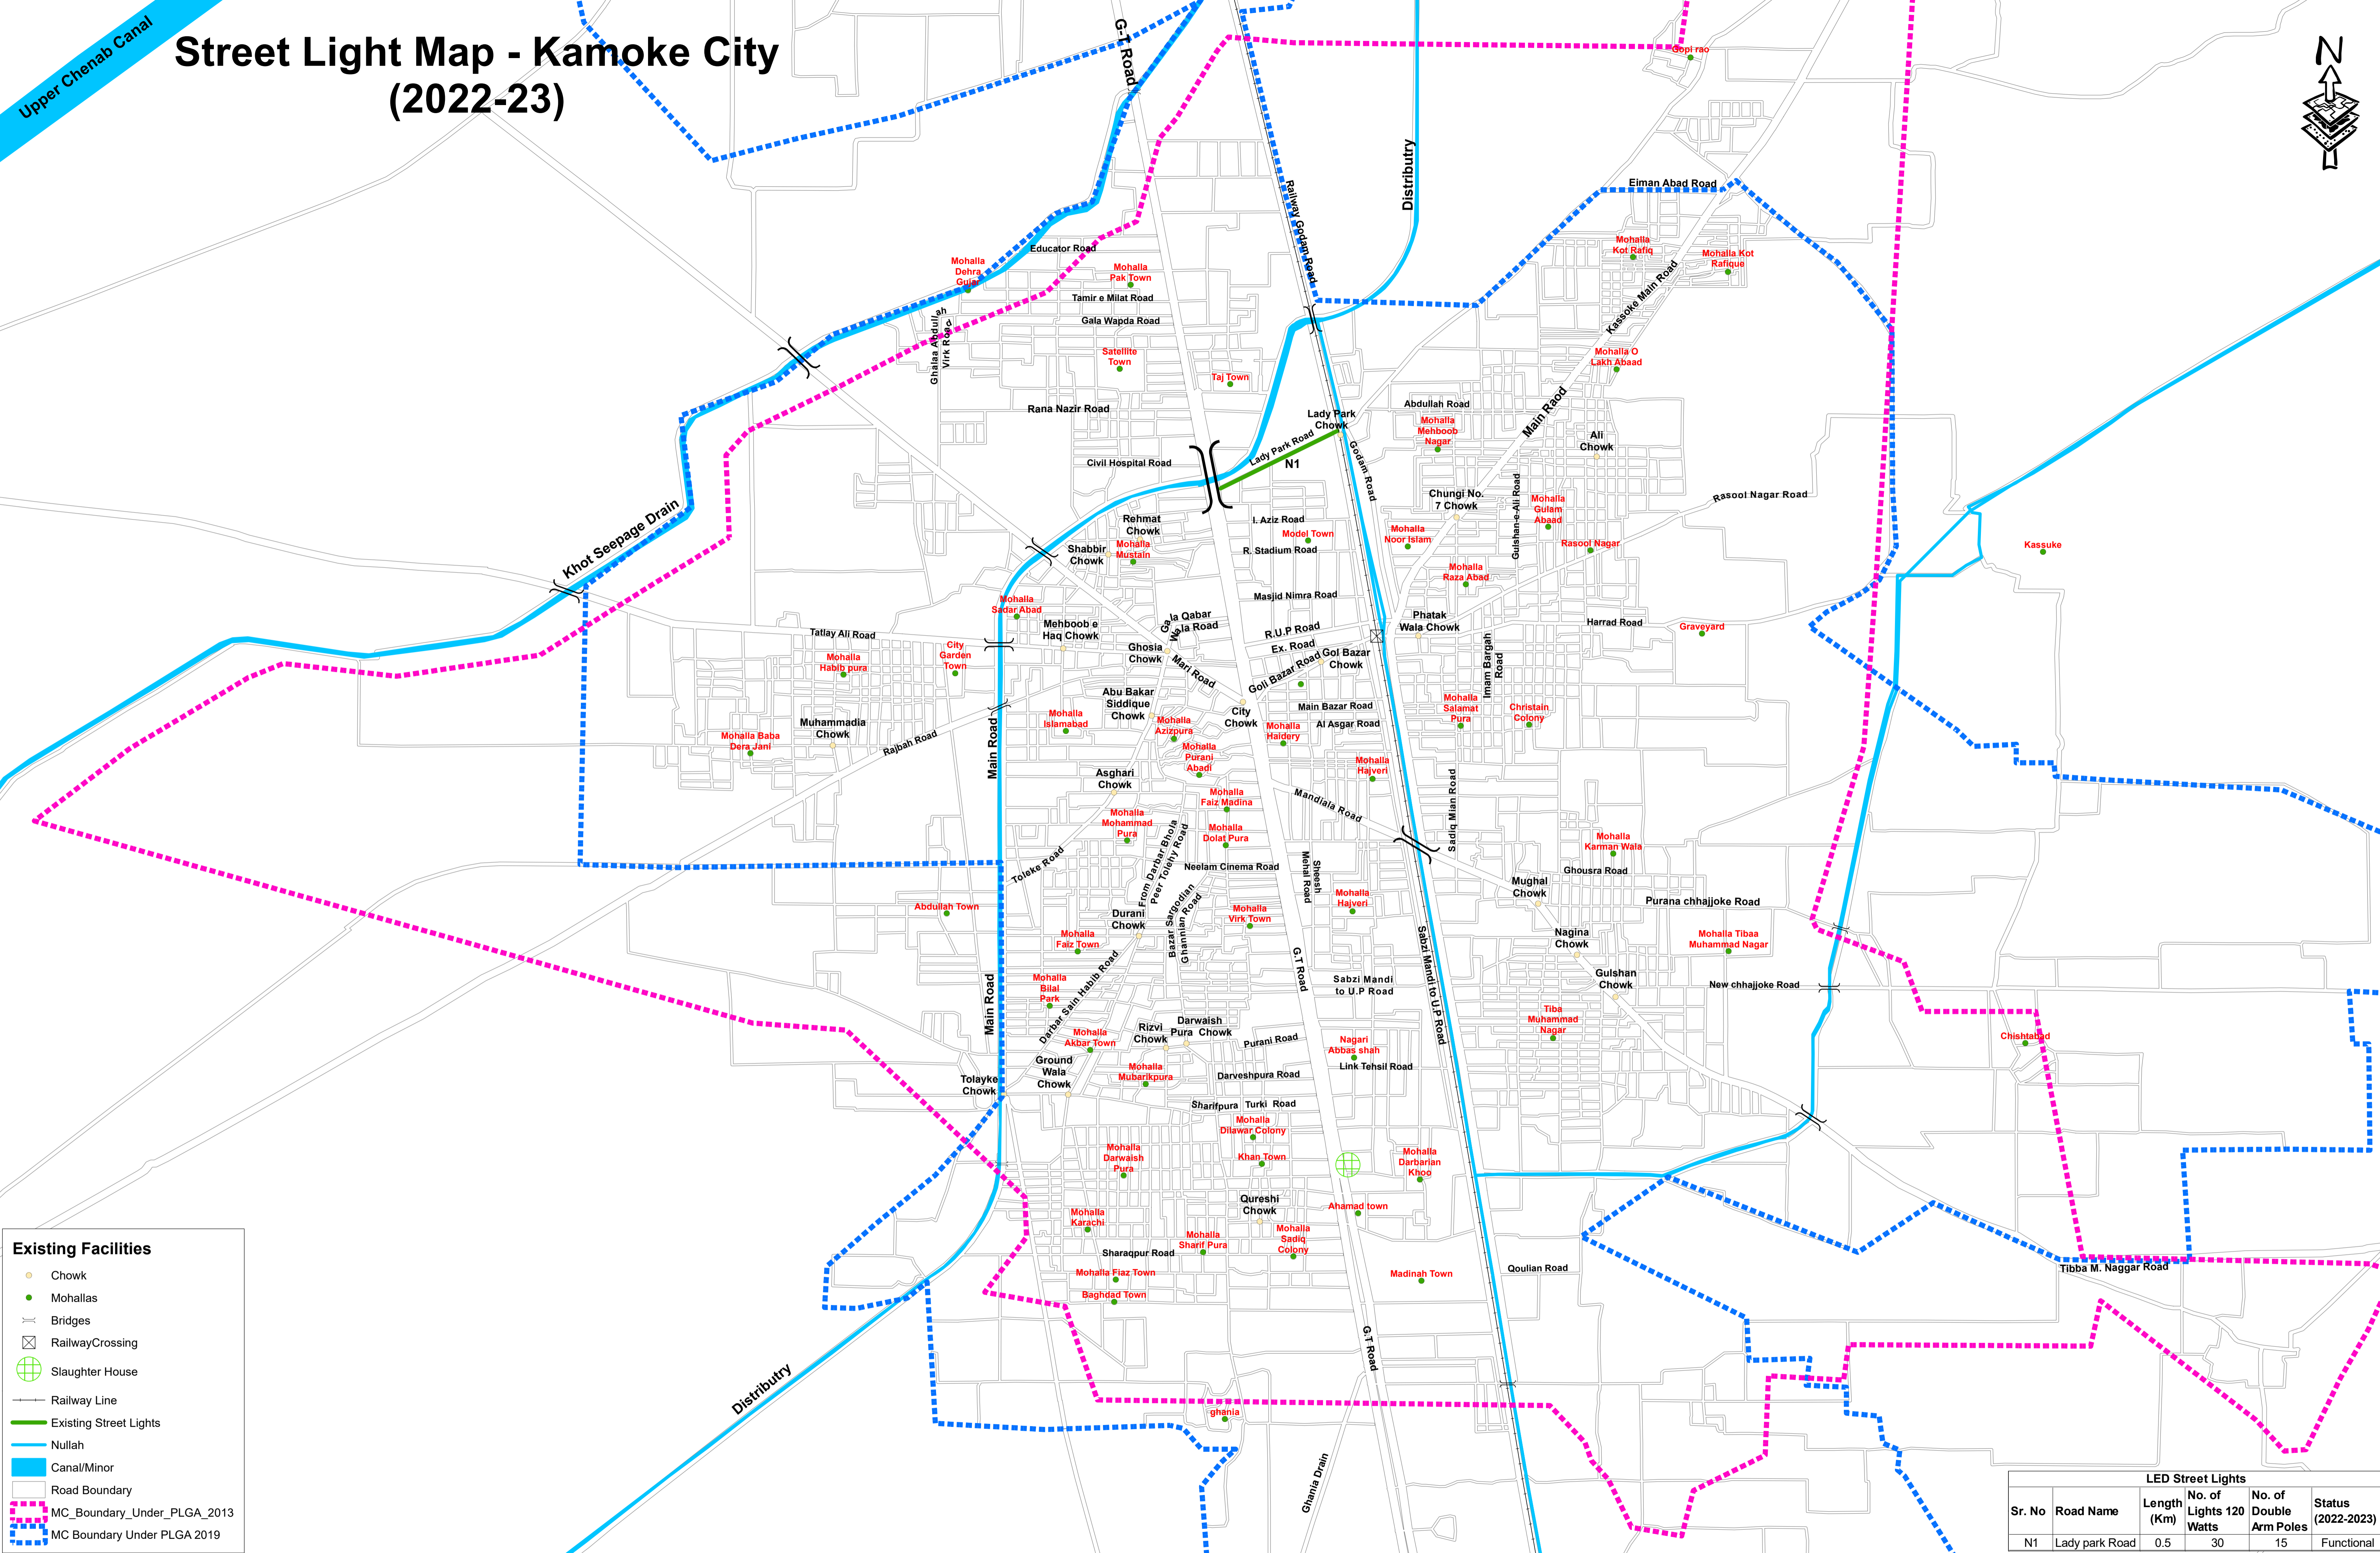

Upper Chenab Canal

Street Light Map - Kamoke City (2022-23)

Existing Facilities

- Chowk
- Mohallas
- Bridges
- Railway Crossing
- Slaughter House
- Railway Line
- Existing Street Lights
- Nullah
- Canal/Minor
- Road Boundary
- MC_Boundary_Under_PLGA_2013
- MC Boundary Under PLGA 2019

LED Street Lights					
Sr. No	Road Name	Length (Km)	No. of Lights 120 Watts	No. of Double Arm Poles	Status (2022-2023)
N1	Lady park Road	0.5	30	15	Functional

PUNJAB MUNICIPAL DEVELOPEMENT FUND COMPANY

PROJECT:
PUNJAB CITIES PROGRAM (PCP)

Map Code
0412070223

Map Version
1.4

DISCLAIMER:
INFORMATION PROVIDED BY MC, PHED & OTHER SOURCES.

Scale: 1:11,000

Date

February 2023