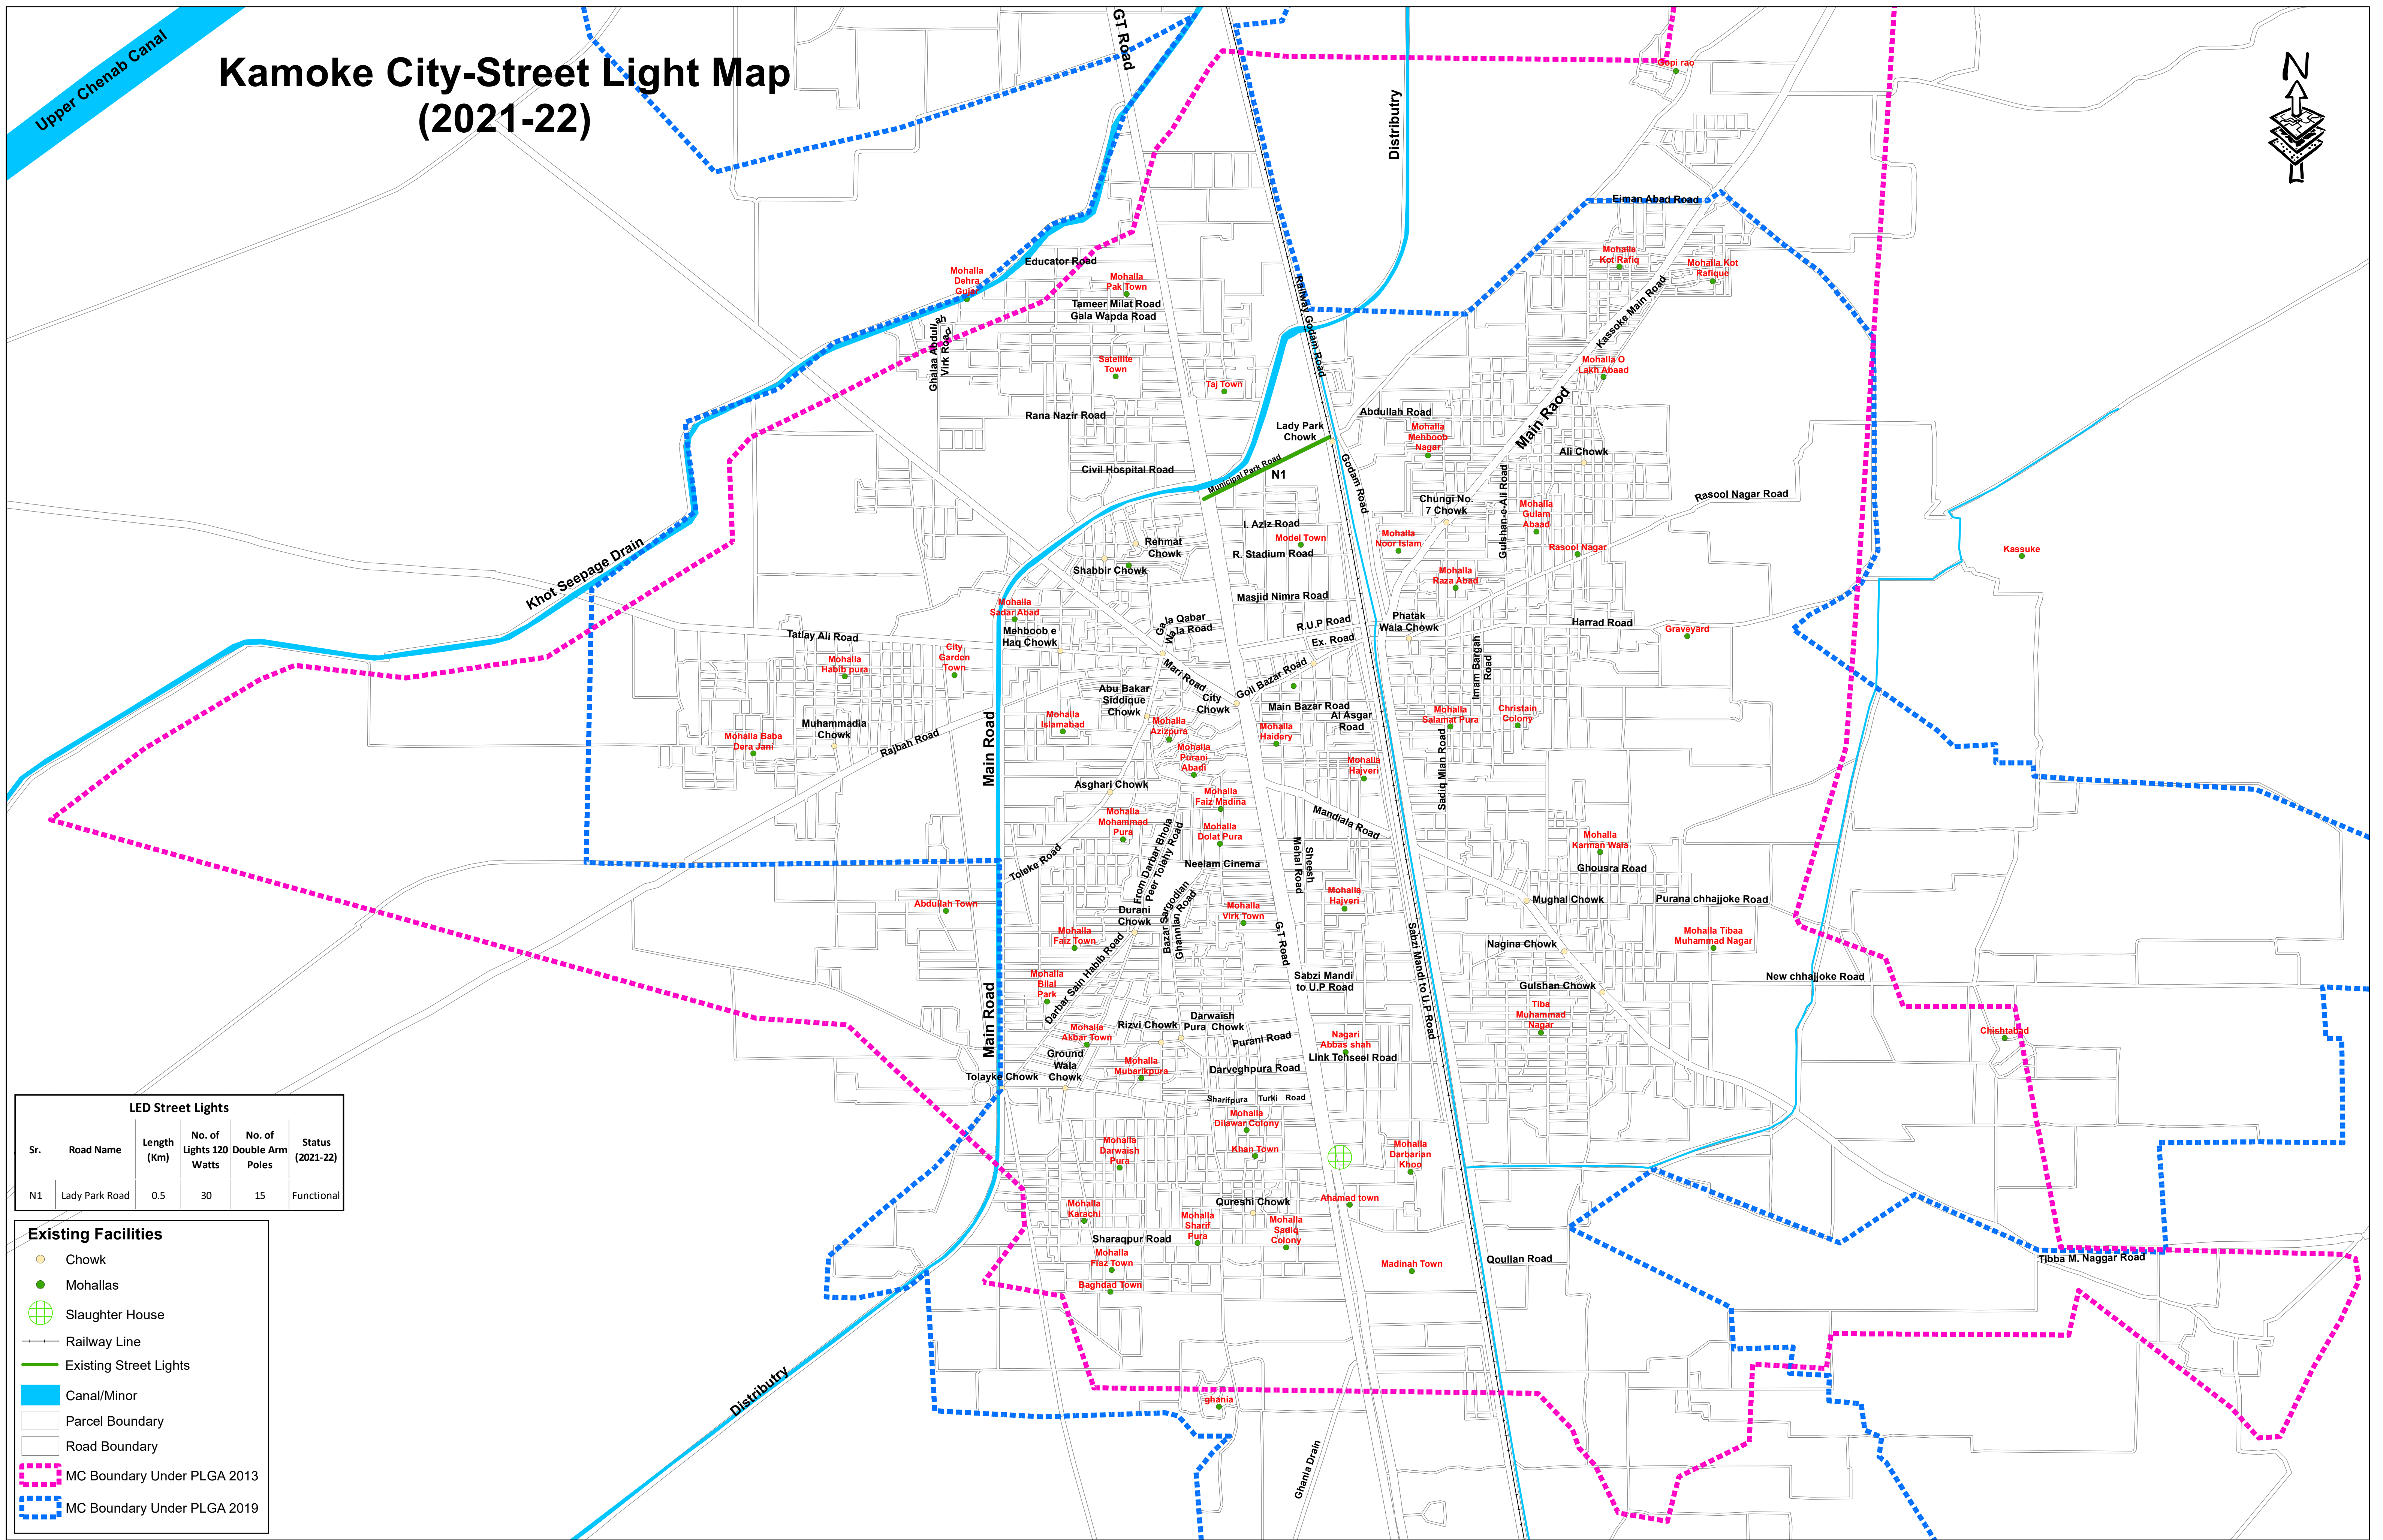

Kamoke City-Street Light Map (2021-22)

LED Street Lights					
Sr.	Road Name	Length (Km)	No. of Lights 120 Watts	No. of Double Arm Poles	Status (2021-22)
N1	Lady Park Road	0.5	30	15	Functional

- Existing Facilities**
- Chowk
 - Mohallas
 - Slaughter House
 - Railway Line
 - Existing Street Lights
 - Canal/Minor
 - Parcel Boundary
 - Road Boundary
 - MC Boundary Under PLGA 2013
 - MC Boundary Under PLGA 2019

PUNJAB MUNICIPAL DEVELOPEMENT FUND COMPANY

PROJECT:
PUNJAB CITIES PROGRAM (PCP)

Map Code
0412070122

Map Version
1.3

DISCLAIMER:
INFORMATION PROVIDED BY MC, PHED & OTHER SOURCES.

Scale: 1:11,000

0 150 300 600 Meters